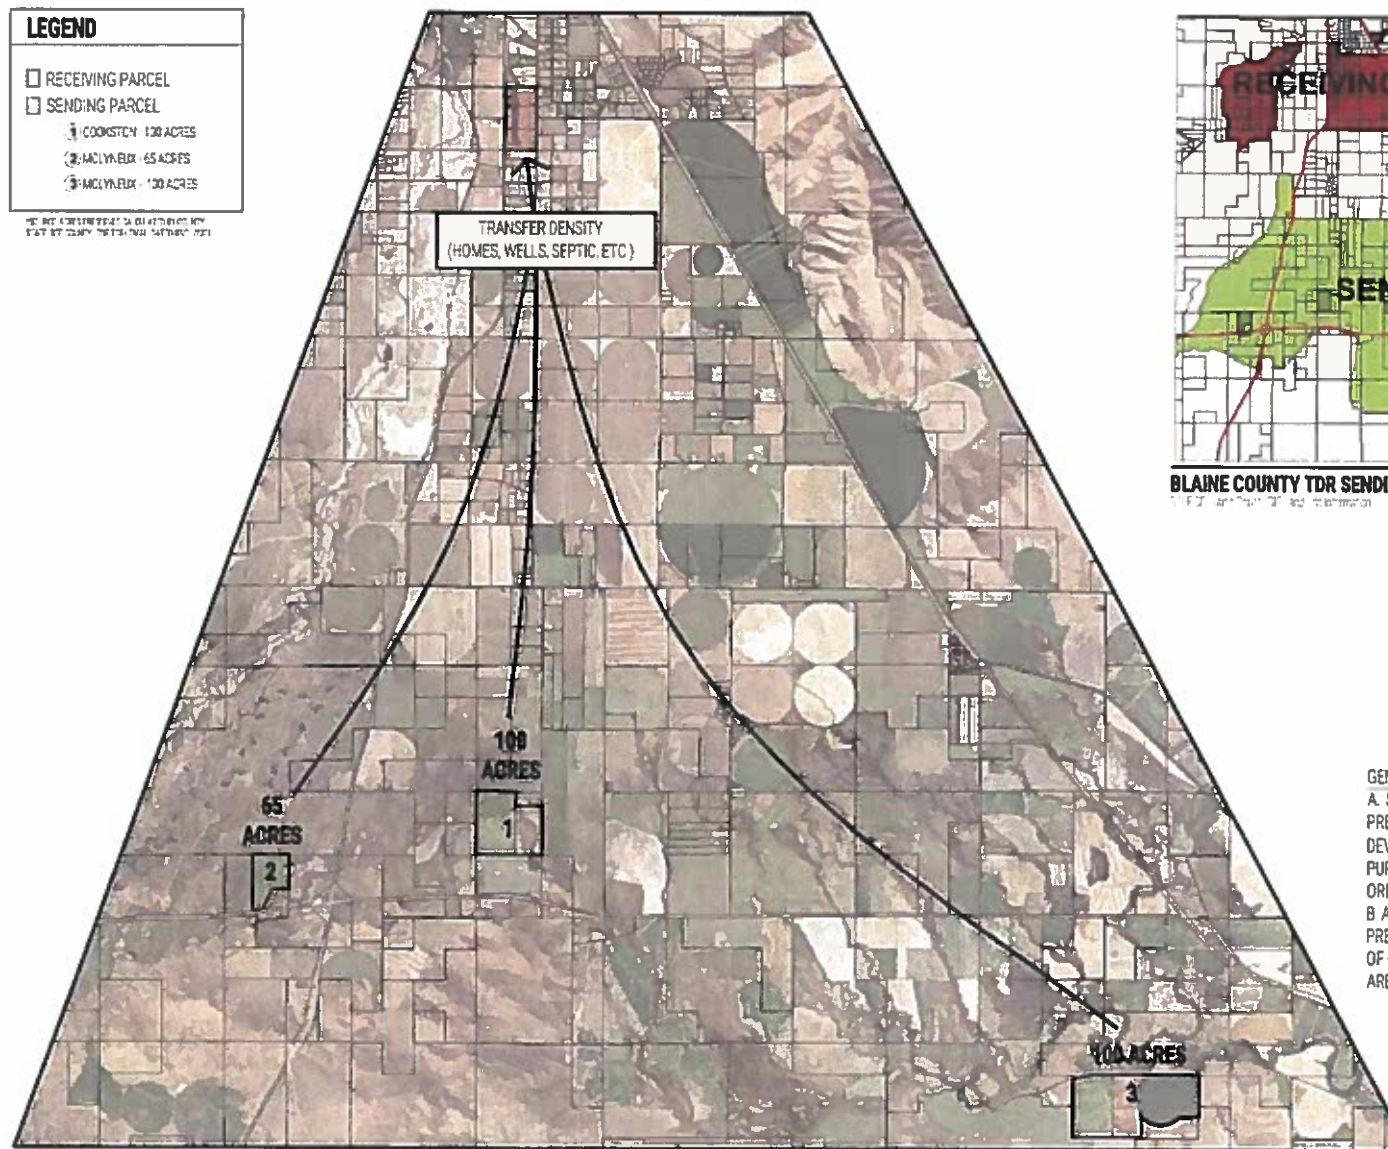

# TDR PROGRAM @ LATERAL 75

LEGEND	
	RECEIVING PARCEL
	SENDING PARCEL
	COOKSTON 130 ACRES
	MCLYVLEIGH 65 ACRES
	MCLYVLEIGH 100 ACRES

BLAINE COUNTY TDR SENDING AND RECEIVING AREA MAP

**CLPE**  
CORPORATION FOR LAND  
PLANNING & ENGINEERING  
1400 PLANNING / PROJECT MANAGEMENT

GENERAL NOTES:  
A. SENDING AREA PARCELS PRESERVED FROM RESIDENTIAL DEVELOPMENT (HOMES, WELLS) PURSUANT TO BLAINE COUNTY ORDINANCE 2006-05  
B. ADDITIONAL ACREAGE TO BE PRESERVED WITH L75R'S ACQUISITION OF REMAINING 5-OF-18 SENDING AREA TDR'S

L75R TDR's - AREAS PRESERVED BY USE OF COUNTY TDR PROGRAM

NTS

**A1.0**

A-18  
EXHIBIT  
(referenced in memo)