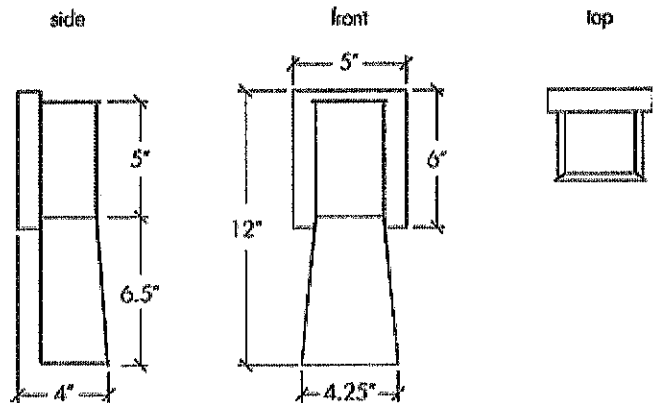

Technical Information

LUMINOUS FLUX	1181 lumens
LUMENS/WATT	140.60
LAMP COLOR	3000 K
COLOR RENDERING	80 CRI

ITEM NUMBER

ULT1077924

COMPANY	PROJECT	FIXTURE TYPE	APPROVED BY	DATE